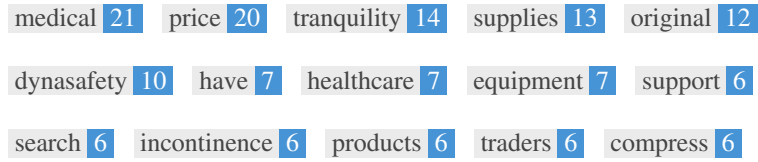

Keywords Cloud

This Keyword Cloud provides an insight into the frequency of keyword usage within the page.

It's important to carry out keyword research to get an understanding of the keywords that your audience is using. There are a number of keyword research tools available online to help you choose which keywords to target.

Keyword Consistency

Keywords	Freq	Title	Desc	<H>
medical	21	✓	✓	✓
price	20	✗	✗	✗
tranquility	14	✗	✗	✓
supplies	13	✓	✓	✓
original	12	✗	✗	✓
dynasafety	10	✗	✗	✓
have	7	✗	✗	✗
healthcare	7	✗	✓	✓
equipment	7	✗	✗	✓
support	6	✗	✗	✓
search	6	✗	✗	✓
incontinence	6	✗	✗	✓
products	6	✗	✓	✓
traders	6	✓	✗	✓
compress	6	✗	✗	✓

This table highlights the importance of being consistent with your use of keywords.

To improve the chance of ranking well in search results for a specific keyword, make sure you include it in some or all of the following: page URL, page content, title tag, meta description, header tags, image alt attributes, internal link anchor text and backlink anchor text.